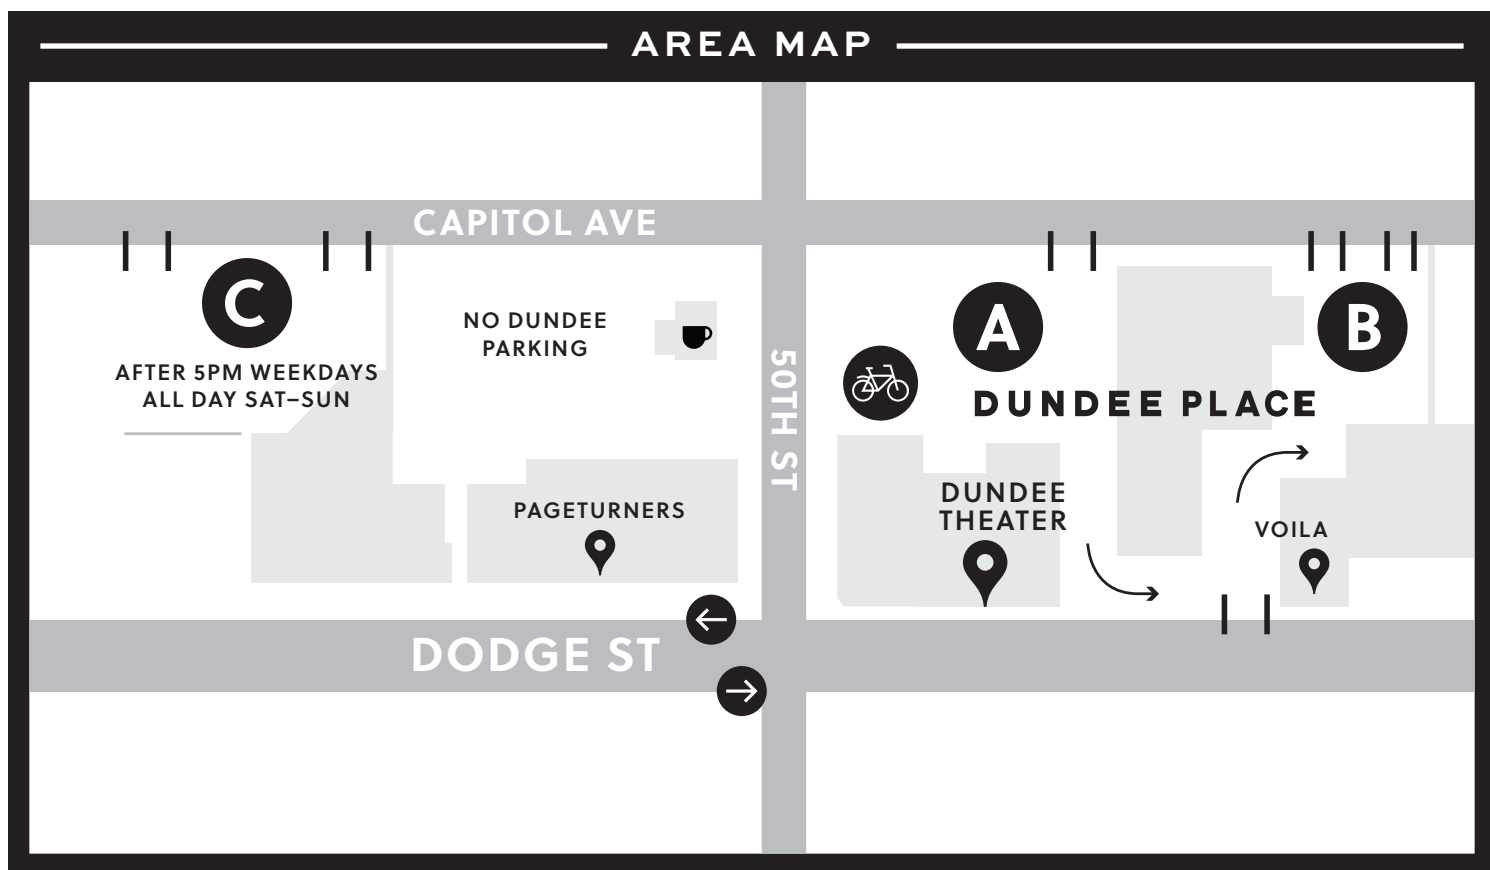

## PARKING

- A) Dundee Place West Lot
- B) Dundee Place East Lot
- C) NRG Media Lot

*Available to Dundee Theater patrons after 5pm weekdays; all day Sat-Sun*

## PEDALING

Bike racks located on the north side of Legacy Art & Frame (off 50th Street)  
*Discounted tickets (\$7.50) for those arriving by bicycle.*

## PUBLIC TRANSIT

Metro Transit (and forthcoming ORBT) stop at 50th & Dodge.  
*Discounted tickets (\$7.50) for those arriving via public transportation.*