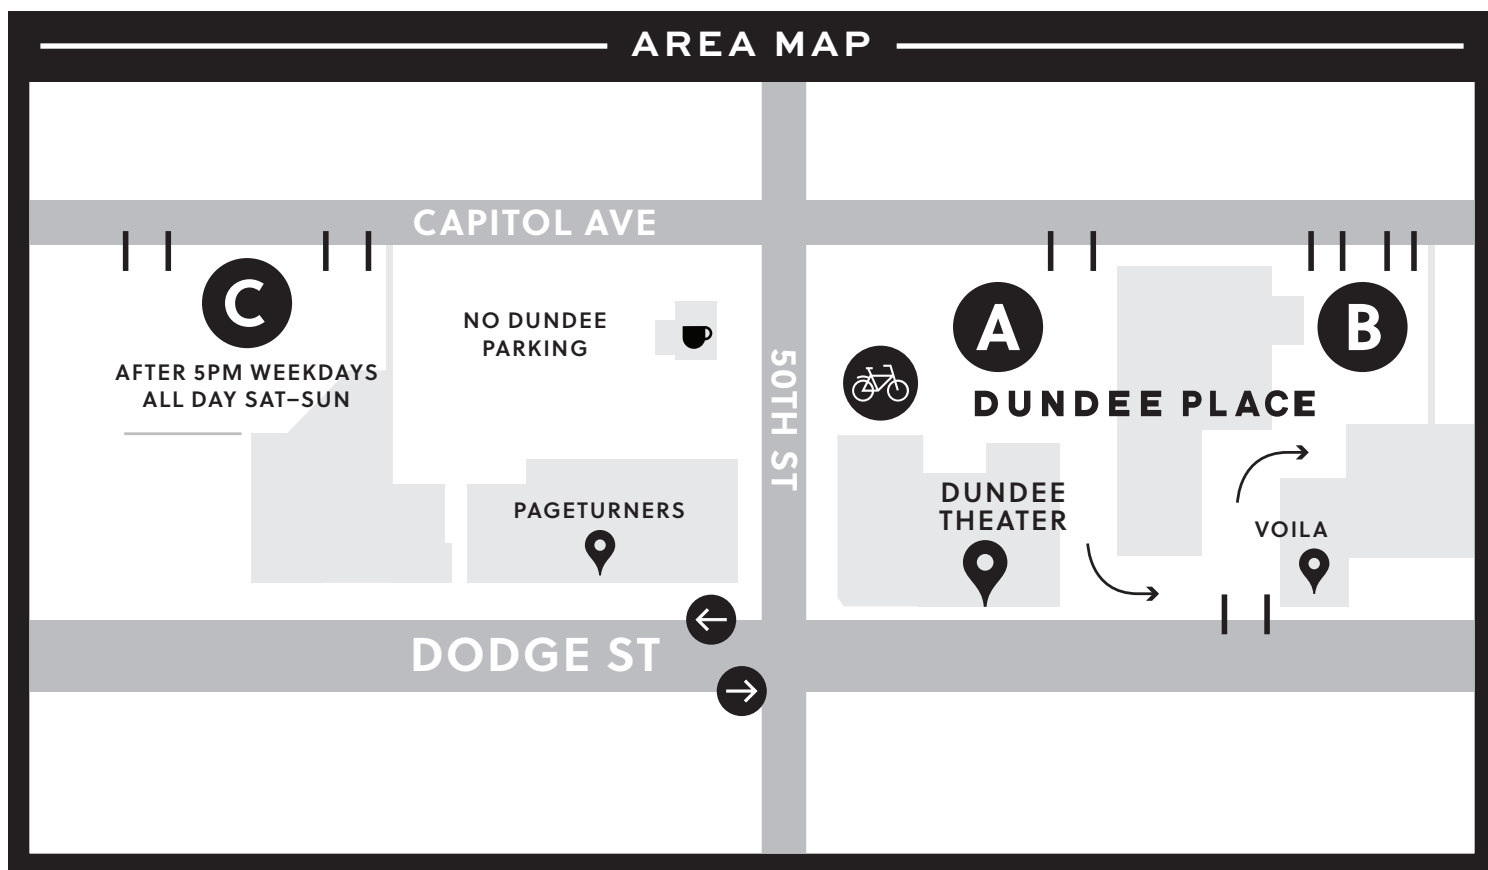

## PARKING

- A) Dundee Place West Lot
- B) Dundee Place East Lot
- C) NRG Media Lot

*Available to Dundee Theater patrons after 5pm weekdays; all day Sat-Sun*

## PEDALING

Bike racks located on the north side of Legacy Art & Frame (off 50th Street)  
*Discounted tickets (\$7.50) for those arriving by bicycle.*

## PUBLIC TRANSIT

Metro Transit (and forthcoming ORBT) stop at 50th & Dodge.  
*Discounted tickets (\$7.50) for those arriving via public transportation.*